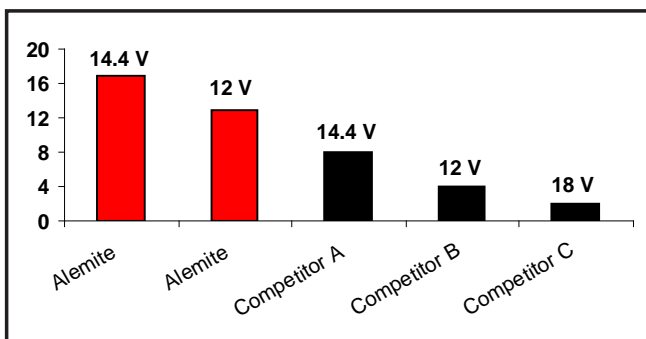

NEW CORDLESS GREASE GUN 12 Volt and 14.4 Volt

Primes easily

Greater battery capacity for more grease delivery per battery charge

Compact Carrying Case with Metal Latches and Swivel Handle for comfort.

Cartridges delivered per battery charge

Specifications:

Product	Model	Pressure	Ni-Cd Battery			Flow Rate	Cartridges per battery charge	Weight
			Qty	Volt.	mAh			
	575-AI	6,500 psi 448 bar	1	12V	1,700	5.6 oz/min 159 g/min	13	6.8 lb. 3.1 kg
	575-CI							
	575-BI		2					
	575-DI							
	585-AI	10,000 psi 690 bar	1	14.4V	1,900	5.6 oz/min 159 g/min	17	7 lb 3.2 kg
	585-CI							
	585-BI		2					
	585-DI							